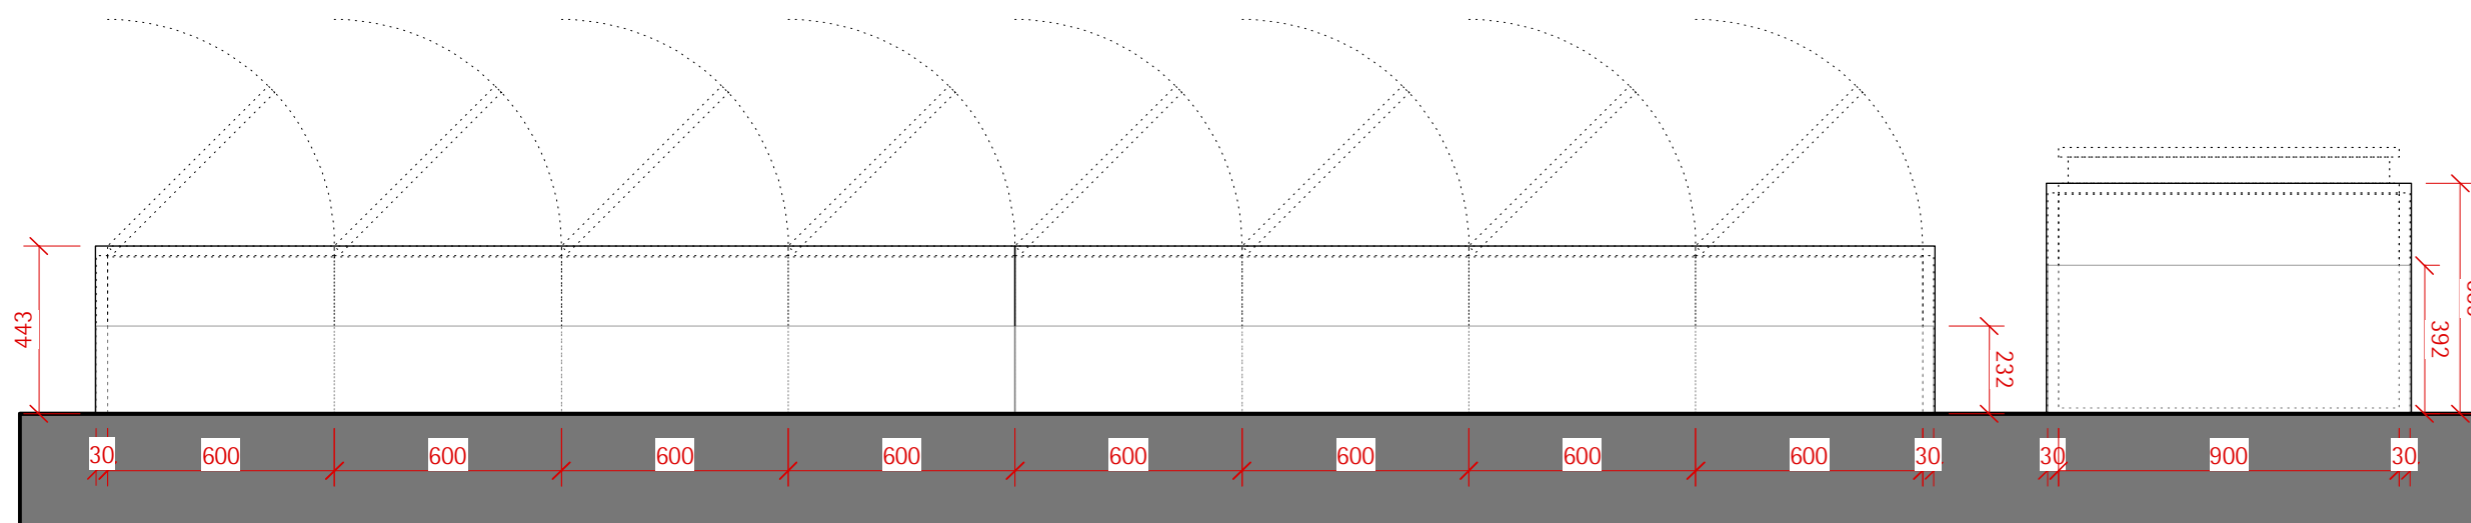

Including:

- 2 x sliding glass doors (1200mm)

- LED lights

- Selection of cutlery inserts

Winchester Displays Display 4

Designer HobsonsChoice
bulthaup Winchester

Content Display 4 – Plan

Scale 1:20 @A3