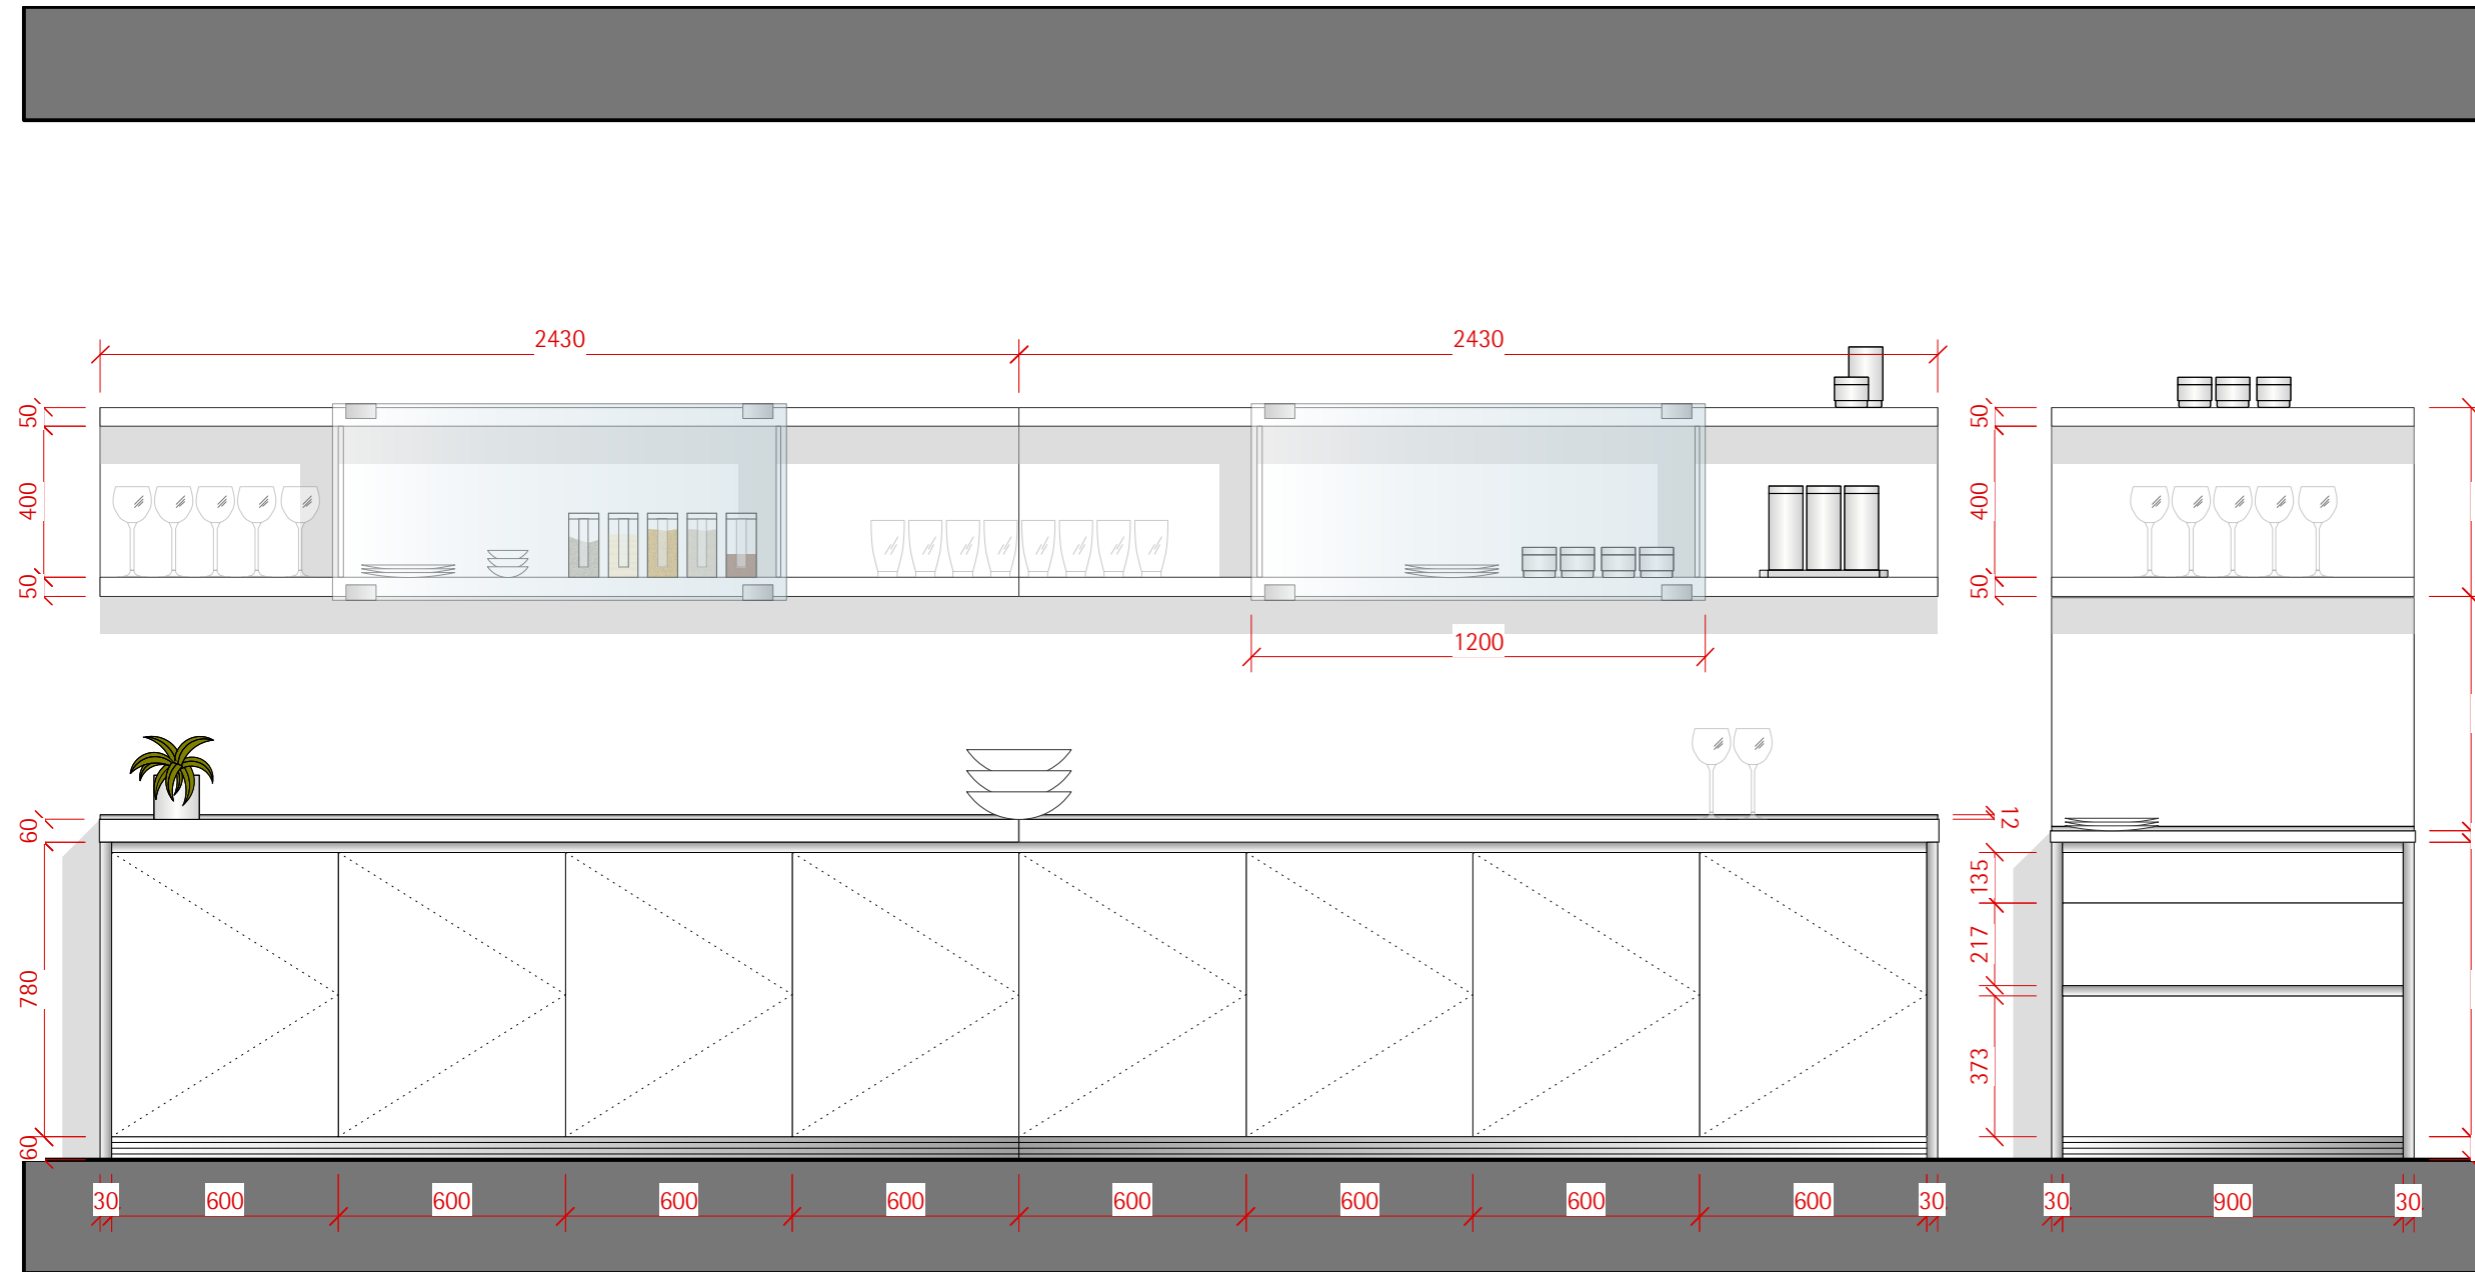

Including:

- 2 x sliding glass doors (1200mm)

- LED lights

- Selection of cutlery inserts

Winchester Displays Display 4

Designer HobsonsChoice
bulthaup Winchester

Content Display 4 – Plan

Scale 1:20 @A3

- 60mm slatted aluminium
- Flush with carcase

Including:

- 2 x sliding glass doors (1200mm)
- LED lights
- Selection of cutlery inserts

Winchester Displays Display 4

Designer HobsonsChoice
bulthaup Winchester
Content Display 4 – Elevation A