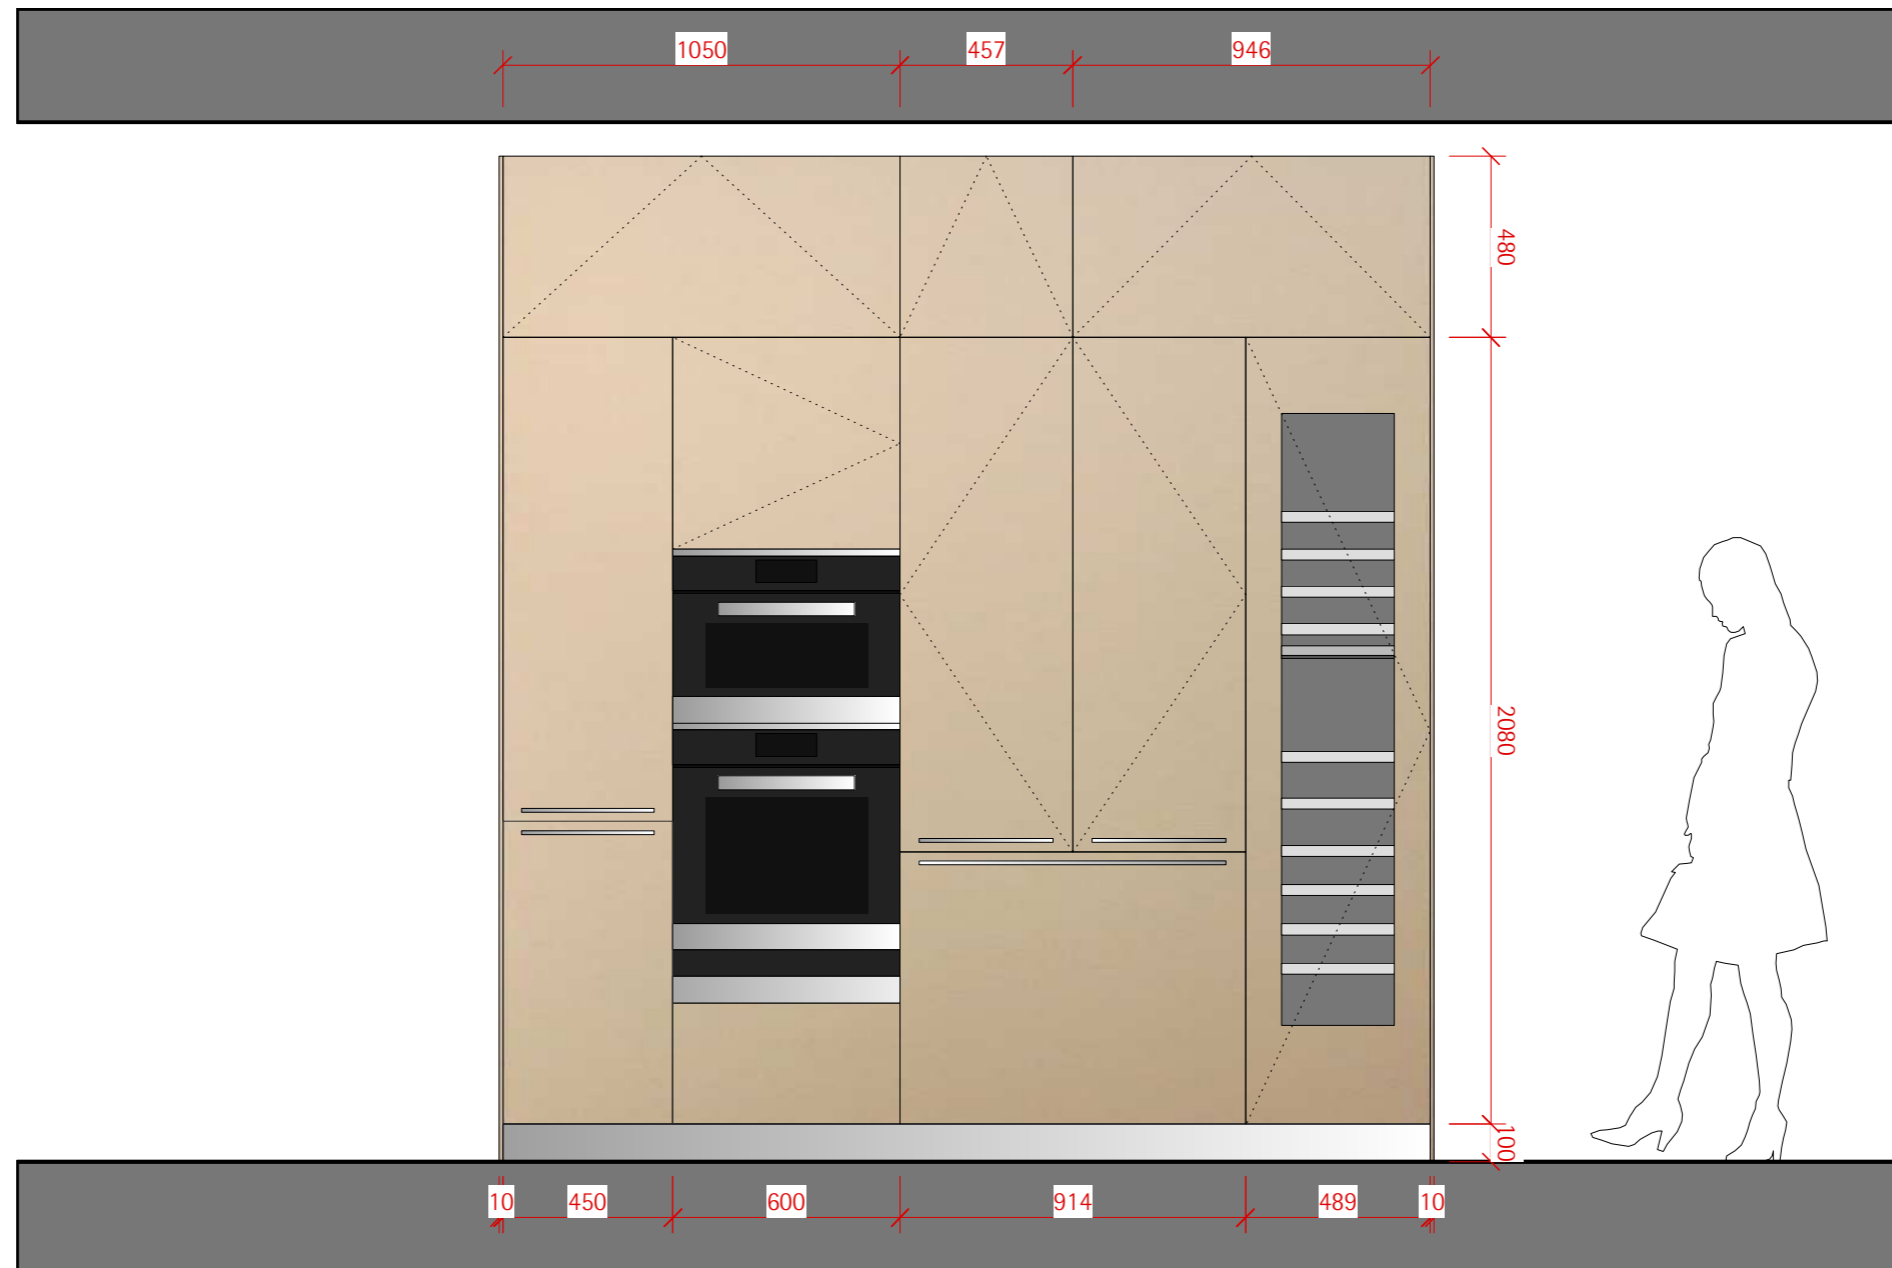

specification

1. Front finish:
   - Aluminium with aluminium edge
   Front colour:
   - Sand beige (A3Ax 41)
   Handles:
   - G2 bar in aluminium
   - Touch opening
   Handle finish:
   - Natural aluminium
   Plinth:
   - 100mm natural aluminium

1. Appliances
   - Miele combination steam oven
   - Miele single pyro oven
   - Miele warming drawer
   - Gaggenau vario fridge freezer
   - Gaggenau vario wine cooler

Winchester Displays Display 2

Designer: HobsonsChoice
bulthaup Winchester
Content: Display 2 – Elevation A
Scale: 1:20 @A3
Date: 2019
Sheet: 2 of 2