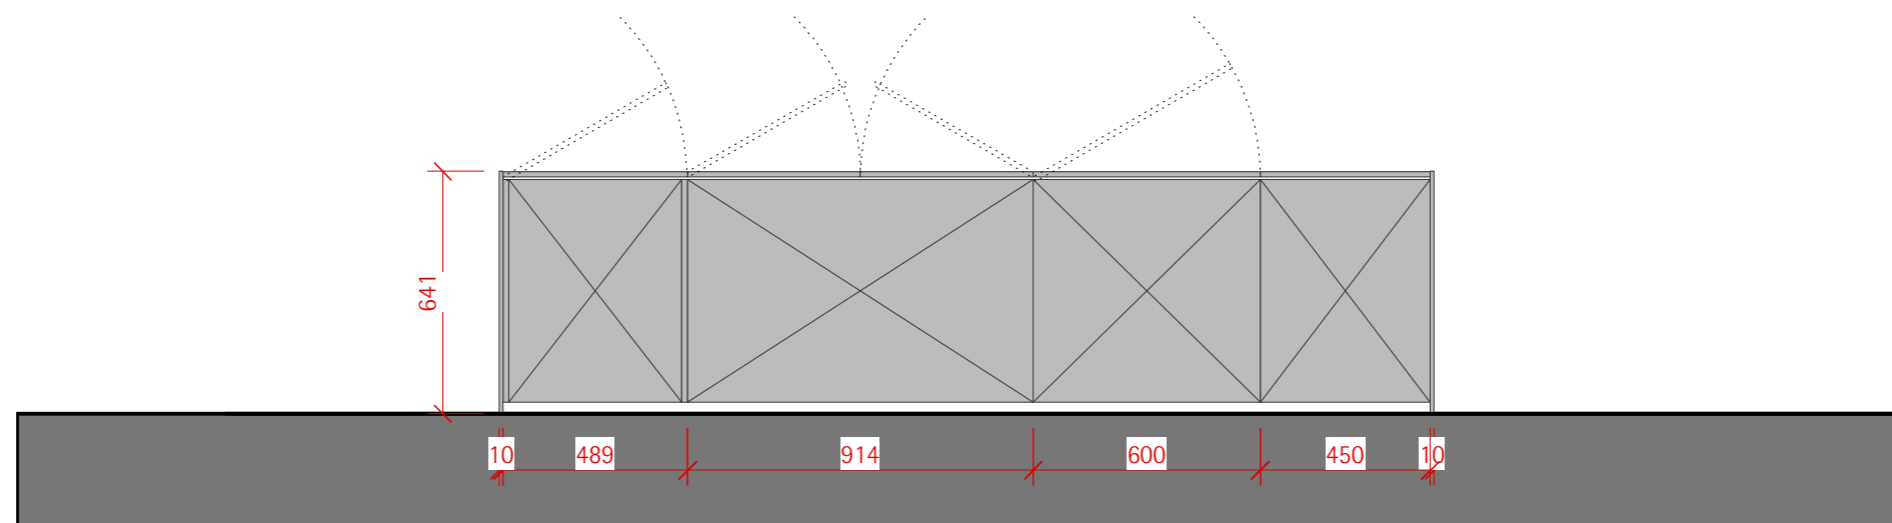

specification

Front finish:

- Aluminium with aluminium edge

Front colour:

- Sand beige (A3Ax 41)

Handles:

- G2 bar in aluminium

- Touch opening

Handle finish:

- Natural aluminium

Plinth:

- 100mm natural aluminium

Appliances

- Miele combination steam oven

- Miele single pyro oven

- Miele warming drawer

- Gaggenau vario fridge freezer

- Gaggenau vario wine cooler

Winchester Displays Display 2

Designer HobsonsChoice
bulthaup Winchester

Content Display 2 – Plan

Scale 1:20 @A3

Date 2019

Sheet 1 of 2