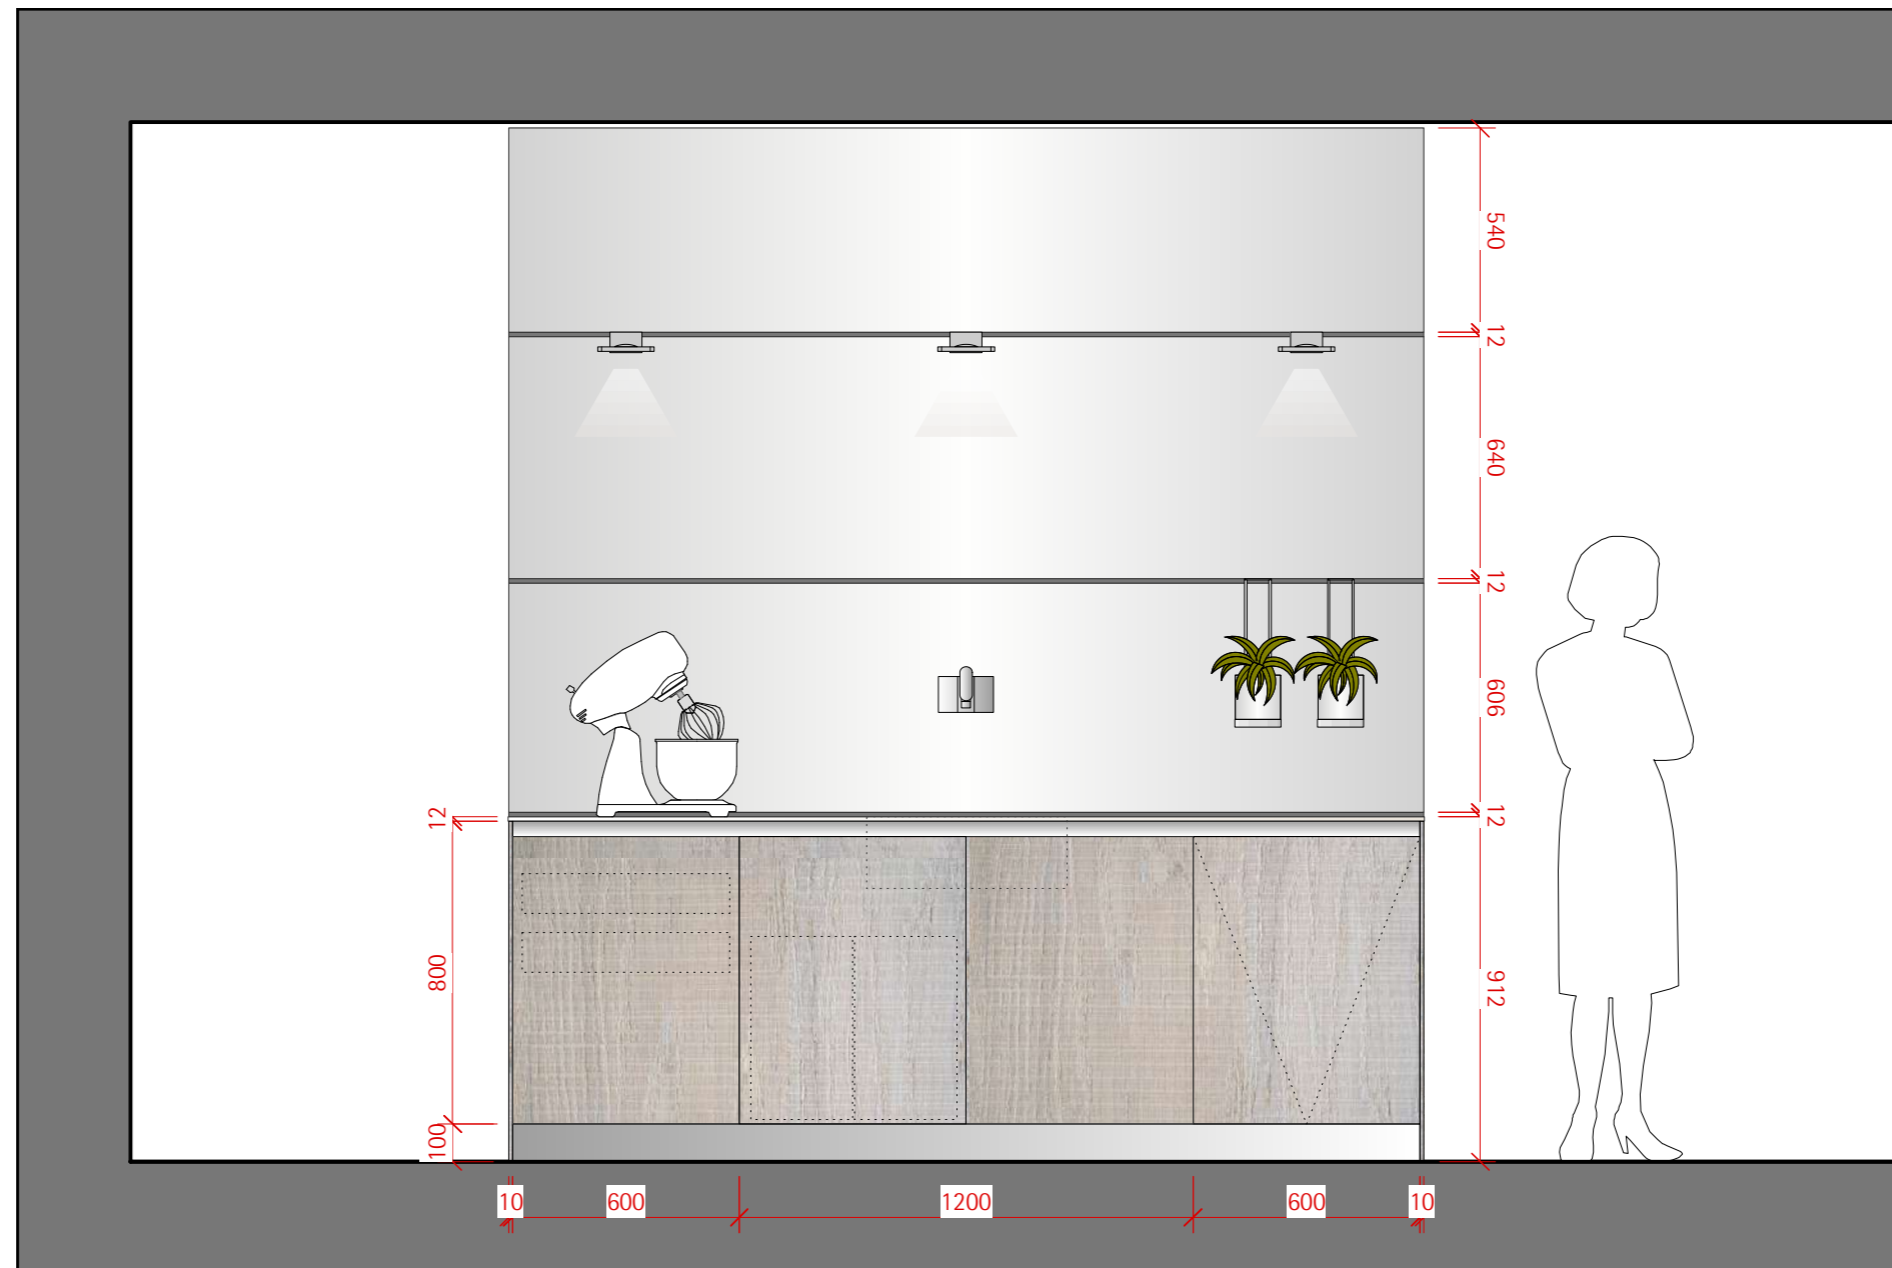

specification

Front finish:

- Structured oak veneer

Front colour:

- White dull mat (EIVS 79)

Worktops:

- 12mm Corian

Worktop finish:

- Cameo white

Breakfast bar finish:

- 90mm structured oak veneer

Breakfast bar colour:

- Bronze-brown mat (E2FL 85)

Wall panels:

- Natural aluminium (A1Ax 21)

Handles:

- Recess grip rail
- Touch opening

Recess grip rail finish:

- Natural aluminium (A1Ax 21)

Drawer box:

- Steel in silver grey
- Steel in antracite
- Natural aluminium

Plinth:

- 100mm natural aluminium

Including:

- bulthaup wall-mounted mixertap
- 3 x LED swivel lights (warm white)
- 2 x Herb pots and holder
- Corian sink
- Selection of cutlery inserts

Appliances

- Miele 3 zone gas hob
- Miele ceiling mounted extractor
- Miele fully integrated dishwasher

Winchester Displays

Display 1

Designer **HobsonsChoice**
bulthaup Winchester
Content Display 1 – Elevation A

Scale 1:20 @A3

Date 2019
Sheet 2 of 5