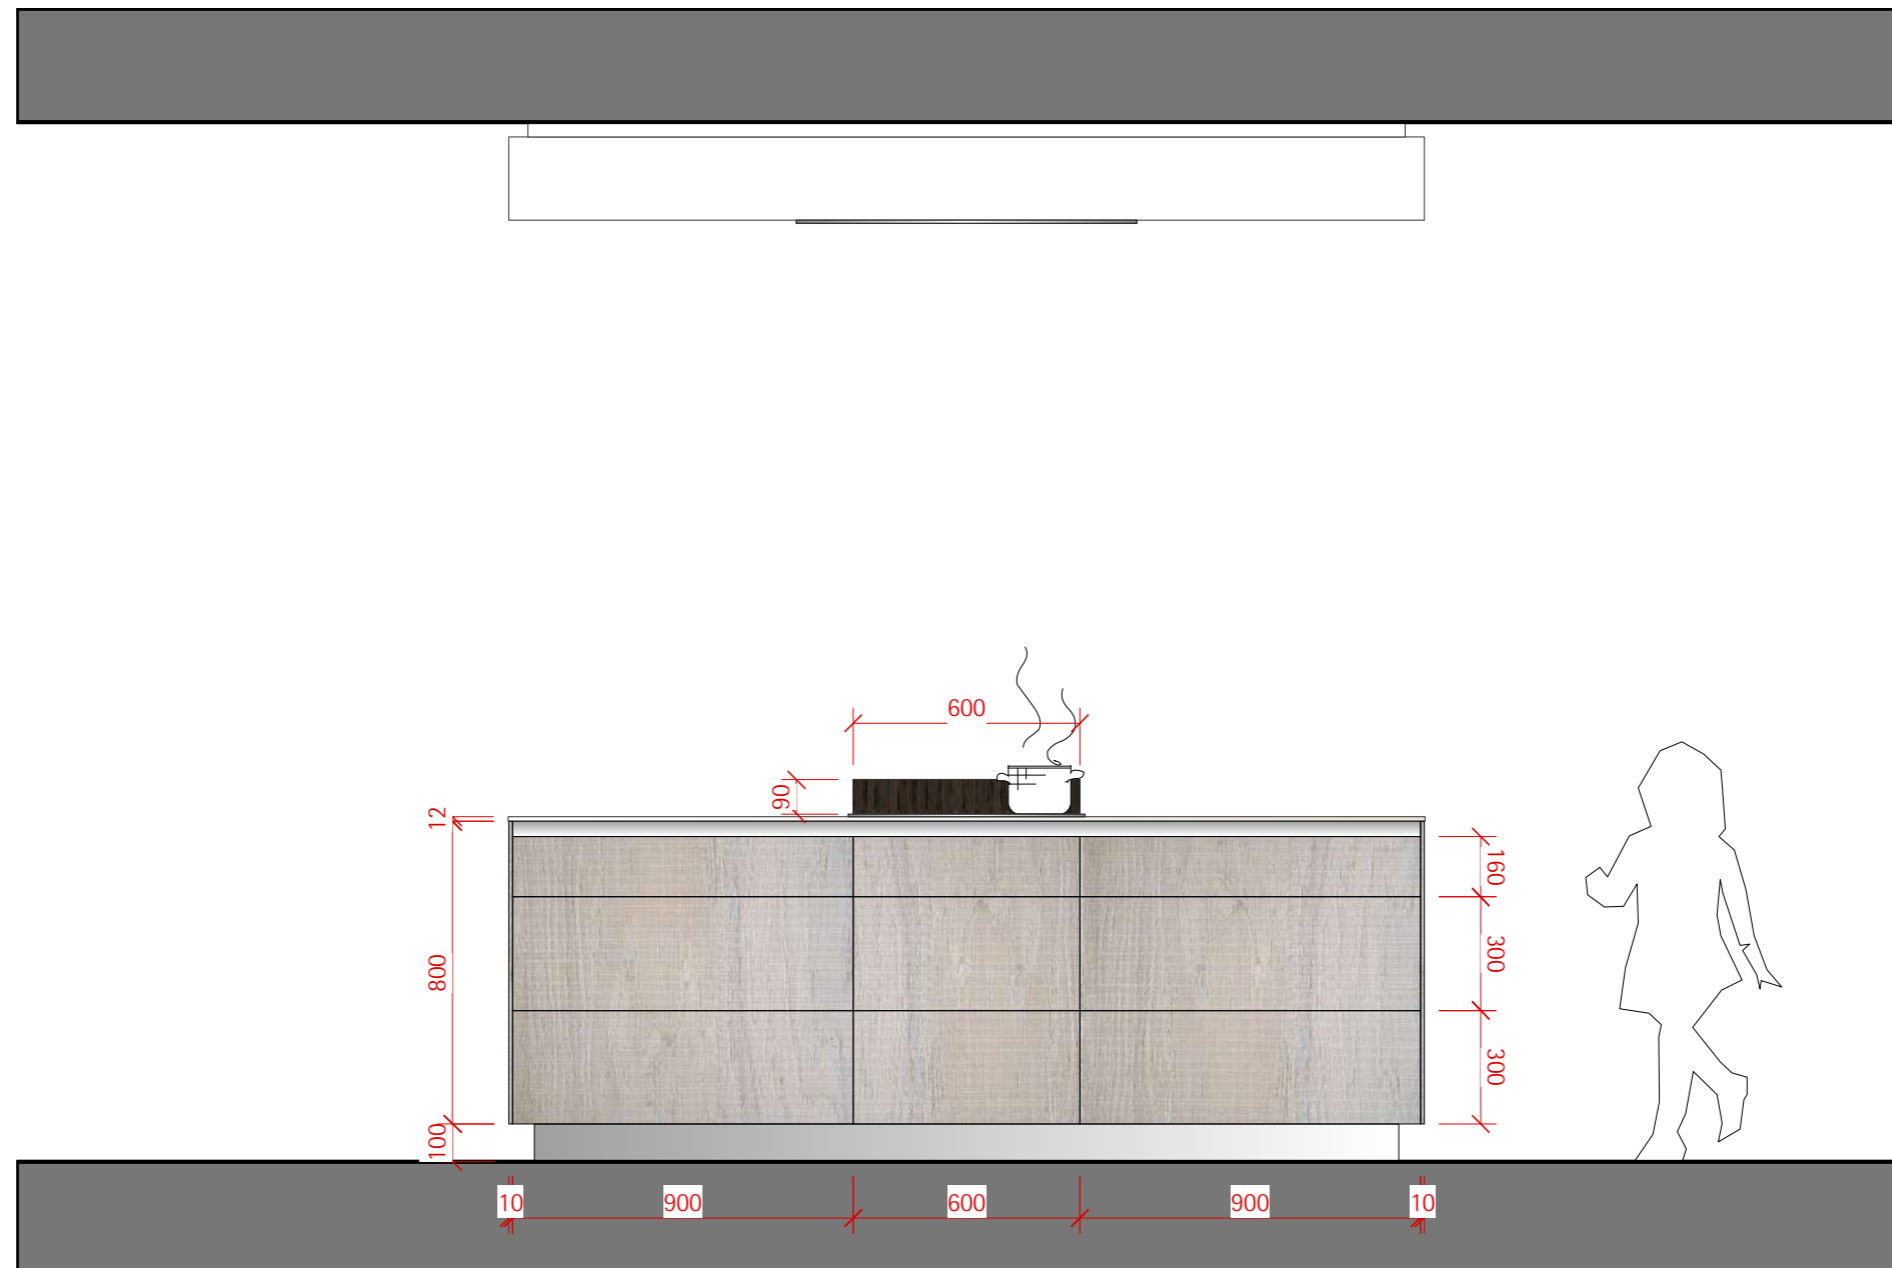

specification

Front finish:

- Structured oak veneer

Front colour:

- White dull mat (EIVS 79)

Worktops:

- 12mm Corian

Worktop finish:

- Cameo white

Breakfast bar finish:

- 90mm structured oak veneer

Breakfast bar colour:

- Bronze-brown mat (E2FL 85)

Wall panels:

- Natural aluminium (A1Ax 21)

Handles:

- Recess grip rail
- Touch opening

Recess grip rail finish:

- Natural aluminium (A1Ax 21)

Drawer box:

- Steel in silver grey
- Steel in antracite
- Natural aluminium

Plinth:

- 100mm natural aluminium

Including:

- bulthaup wall-mounted mixertap
- 3 x LED swivel lights (warm white)
- 2 x Herb pots and holder
- Corian sink
- Selection of cutlery inserts

Appliances

- Miele 3 zone gas hob
- Miele ceiling mounted extractor
- Miele fully integrated dishwasher

Winchester Displays

Display 1

Designer **HobsonsChoice**
bulthaup Winchester

Content Display 1 – Elevation B

Scale 1:20 @A3

Date 2019

Sheet 3 of 5