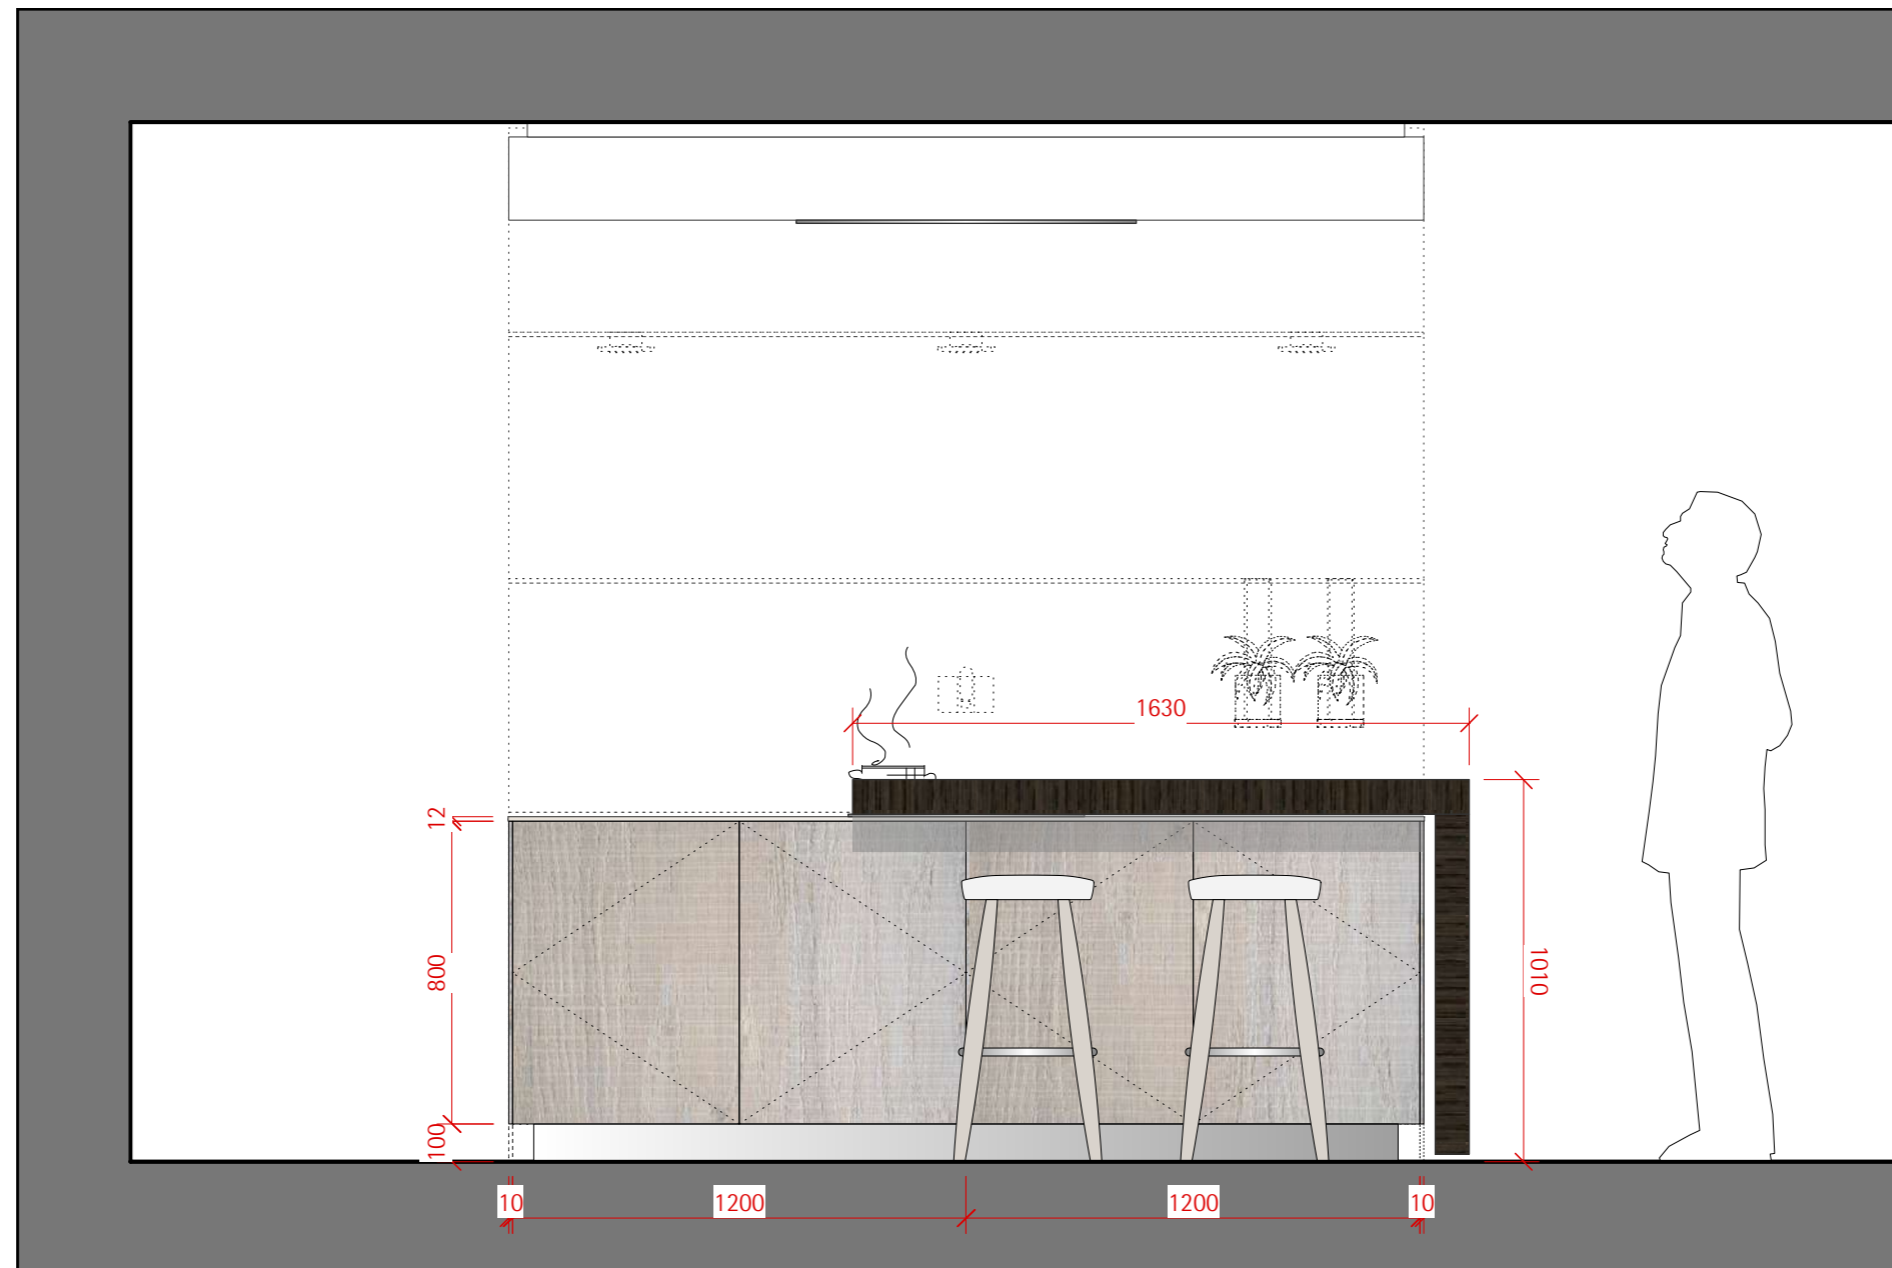

specification

Front finish:

- Structured oak veneer

Front colour:

- White dull mat (EIVS 79)

Worktops:

- 12mm Corian

Worktop finish:

- Cameo white

Breakfast bar finish:

- 90mm structured oak veneer

Breakfast bar colour:

- Bronze-brown mat (E2FL 85)

Wall panels:

- Natural aluminium (A1Ax 21)

Handles:

- Recess grip rail
- Touch opening

Recess grip rail finish:

- Natural aluminium (A1Ax 21)

Drawer box:

- Steel in silver grey
- Steel in antracite
- Natural aluminium

Plinth:

- 100mm natural aluminium

Including:

- bulthaup wall-mounted mixertap
- 3 x LED swivel lights (warm white)
- 2 x Herb pots and holder
- Corian sink
- Selection of cutlery inserts

Appliances

- Miele 3 zone gas hob
- Miele ceiling mounted extractor
- Miele fully integrated dishwasher

Winchester Displays

Display 1

Designer **HobsonsChoice**
bulthaup Winchester
Content Display 1 – Elevation C

Scale 1:20 @A3

Date 2019

Sheet 4 of 5