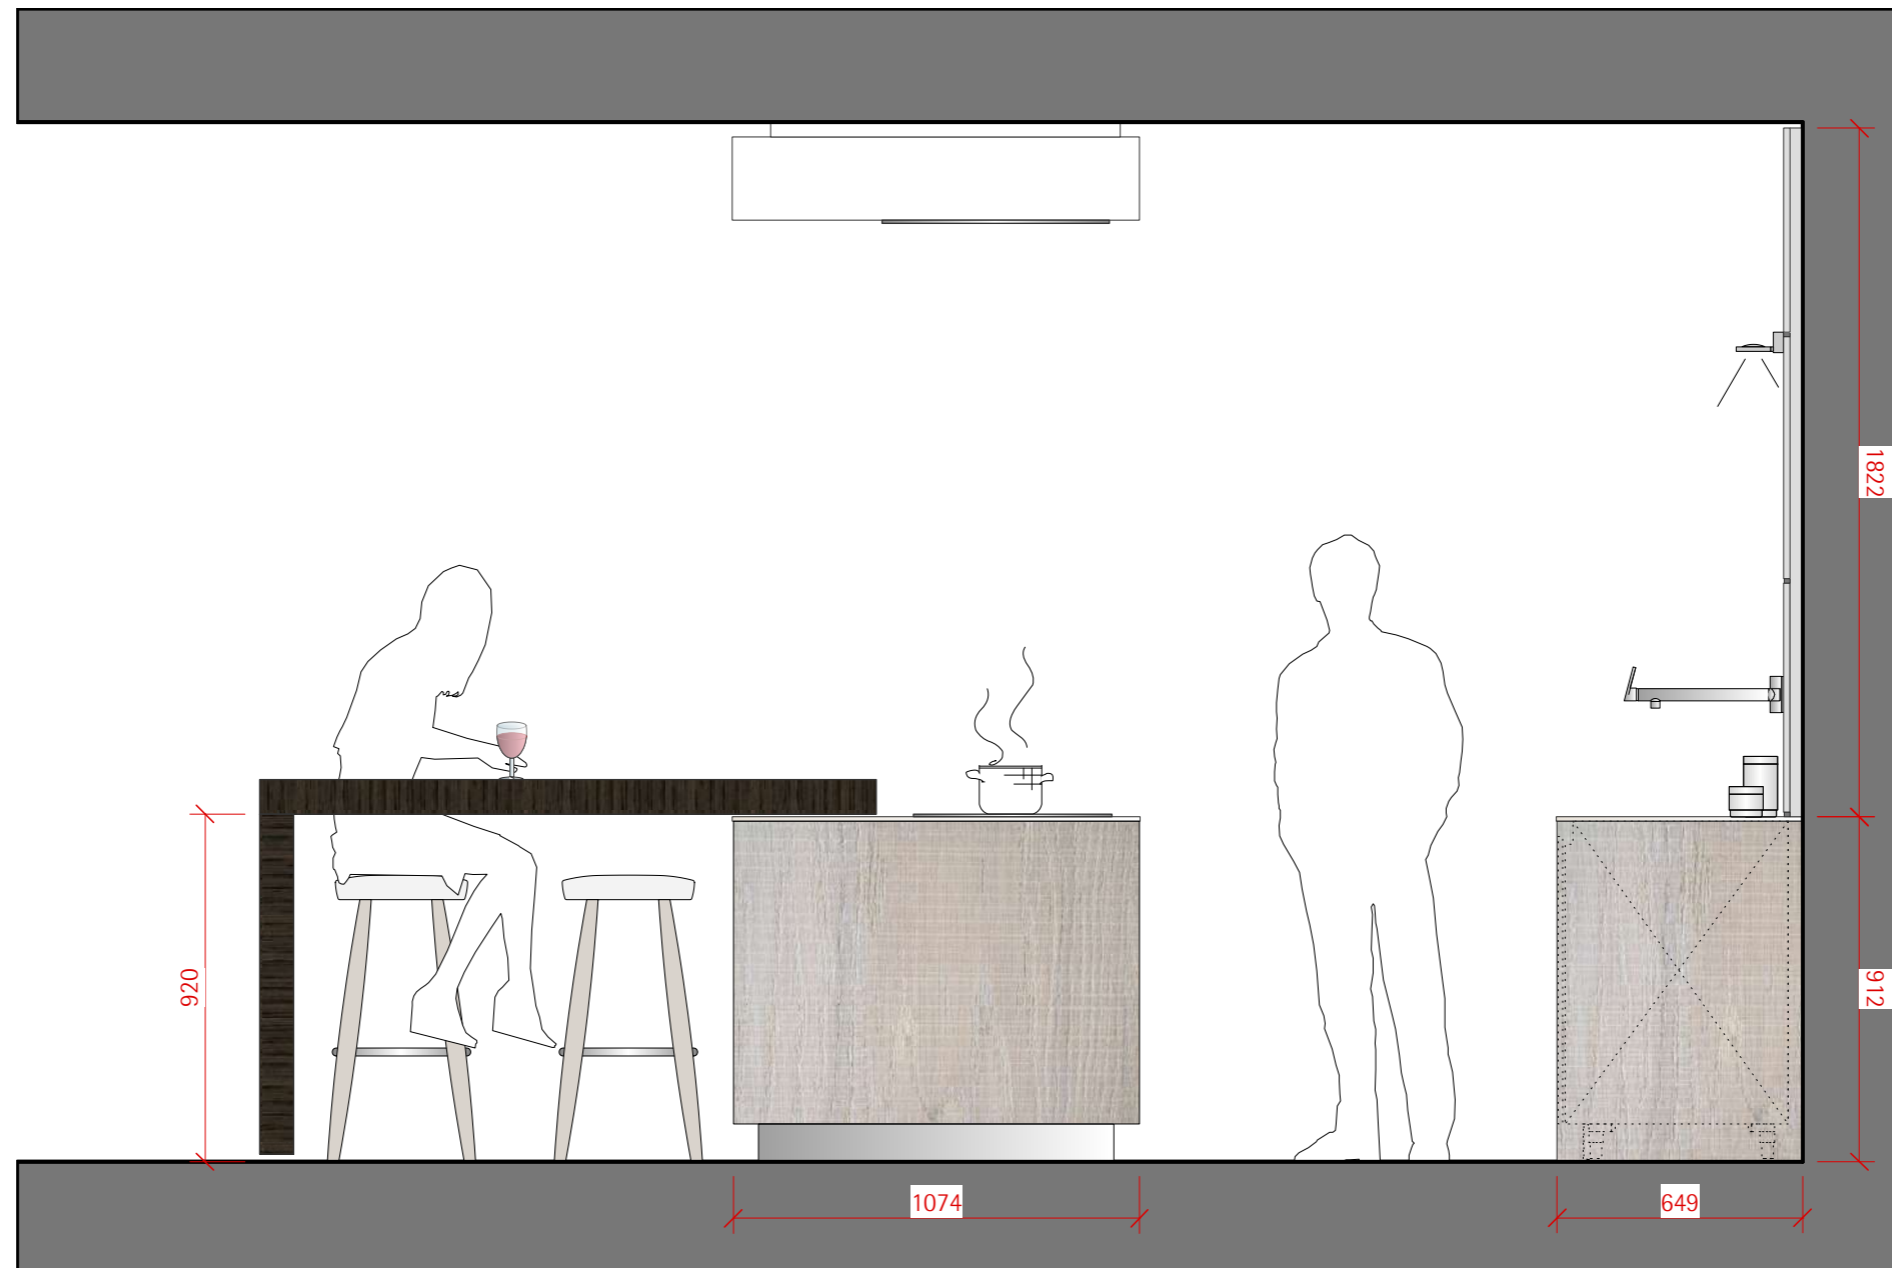

specification

Front finish:

- Structured oak veneer

Front colour:

- White dull mat (EIVS 79)

Worktops:

- 12mm Corian

Worktop finish:

- Cameo white

Breakfast bar finish:

- 90mm structured oak veneer

Breakfast bar colour:

- Bronze-brown mat (E2FL 85)

Wall panels:

- Natural aluminium (A1Ax 21)

Handles:

- Recess grip rail
- Touch opening

Recess grip rail finish:

- Natural aluminium (A1Ax 21)

Drawer box:

- Steel in silver grey
- Steel in antracite
- Natural aluminium

Plinth:

- 100mm natural aluminium

Including:

- bulthaup wall-mounted mixertap
- 3 x LED swivel lights (warm white)
- 2 x Herb pots and holder
- Corian sink
- Selection of cutlery inserts

Appliances

- Miele 3 zone gas hob
- Miele ceiling mounted extractor
- Miele fully integrated dishwasher

Winchester Displays

Display 1

Designer **HobsonsChoice**
bulthaup Winchester
Content Display 1 – Elevation D

Scale 1:20 @A3

Date 2019
Sheet 5 of 5