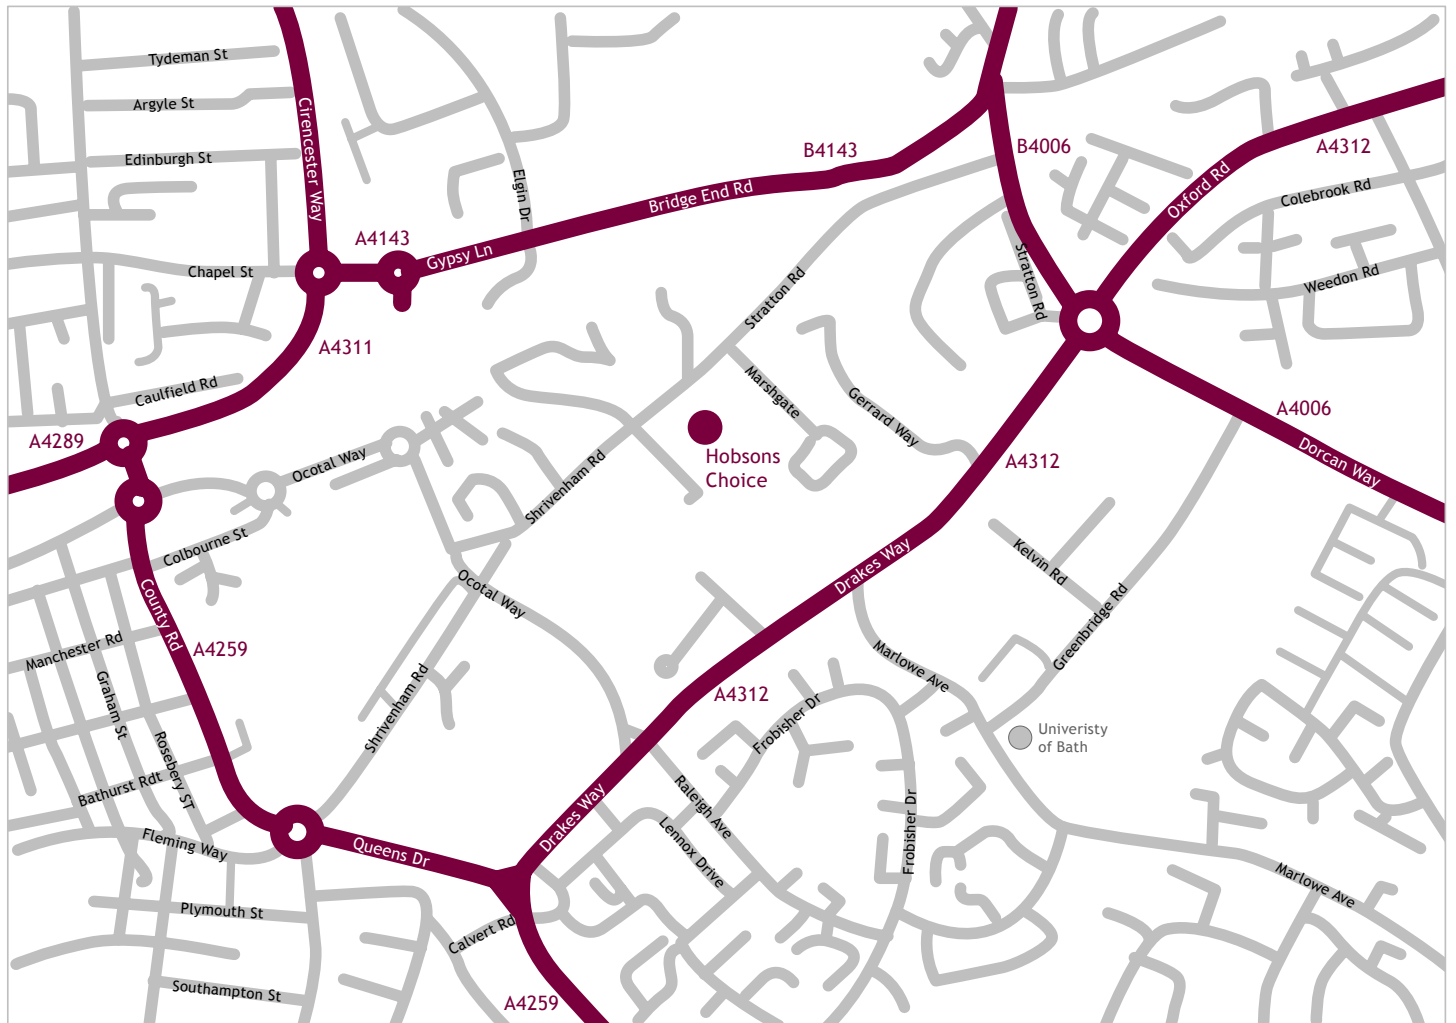

hobsons|choice

Gloucester House, County Park,
Shrivenham Road, Swindon SN1 2NR

t | 01793 490685

f | 01793 615982

e | info@hobsonschoice.uk.com

w | www.hobsonschoice.uk.com

Directions

By Rail, Swindon Station

Approximately 10 minutes by taxi.

For information on train operators and times phone National Rail Enquiries on 0845 748 4950.

By Car, Junction 15 on the M4

- At junction 15, take the A419 exit towards Swindon.
- Take the slip road onto A4259 / Marlborough Road towards Swindon.
- At the roundabout, take the 3rd exit onto A4259 / Queens Drive.
- At the roundabout, take 2nd exit onto A4312 / Drakes Way.
- At traffic lights turn left onto Ocotal Way.
- Take the first turning right into Shrivenham Road.
- At the mini roundabout, take the 3rd exit.
- Arrive at Hobsons Choice, Gloucester House, County Park, Shrivenham Road, Swindon, SN1 2NR.